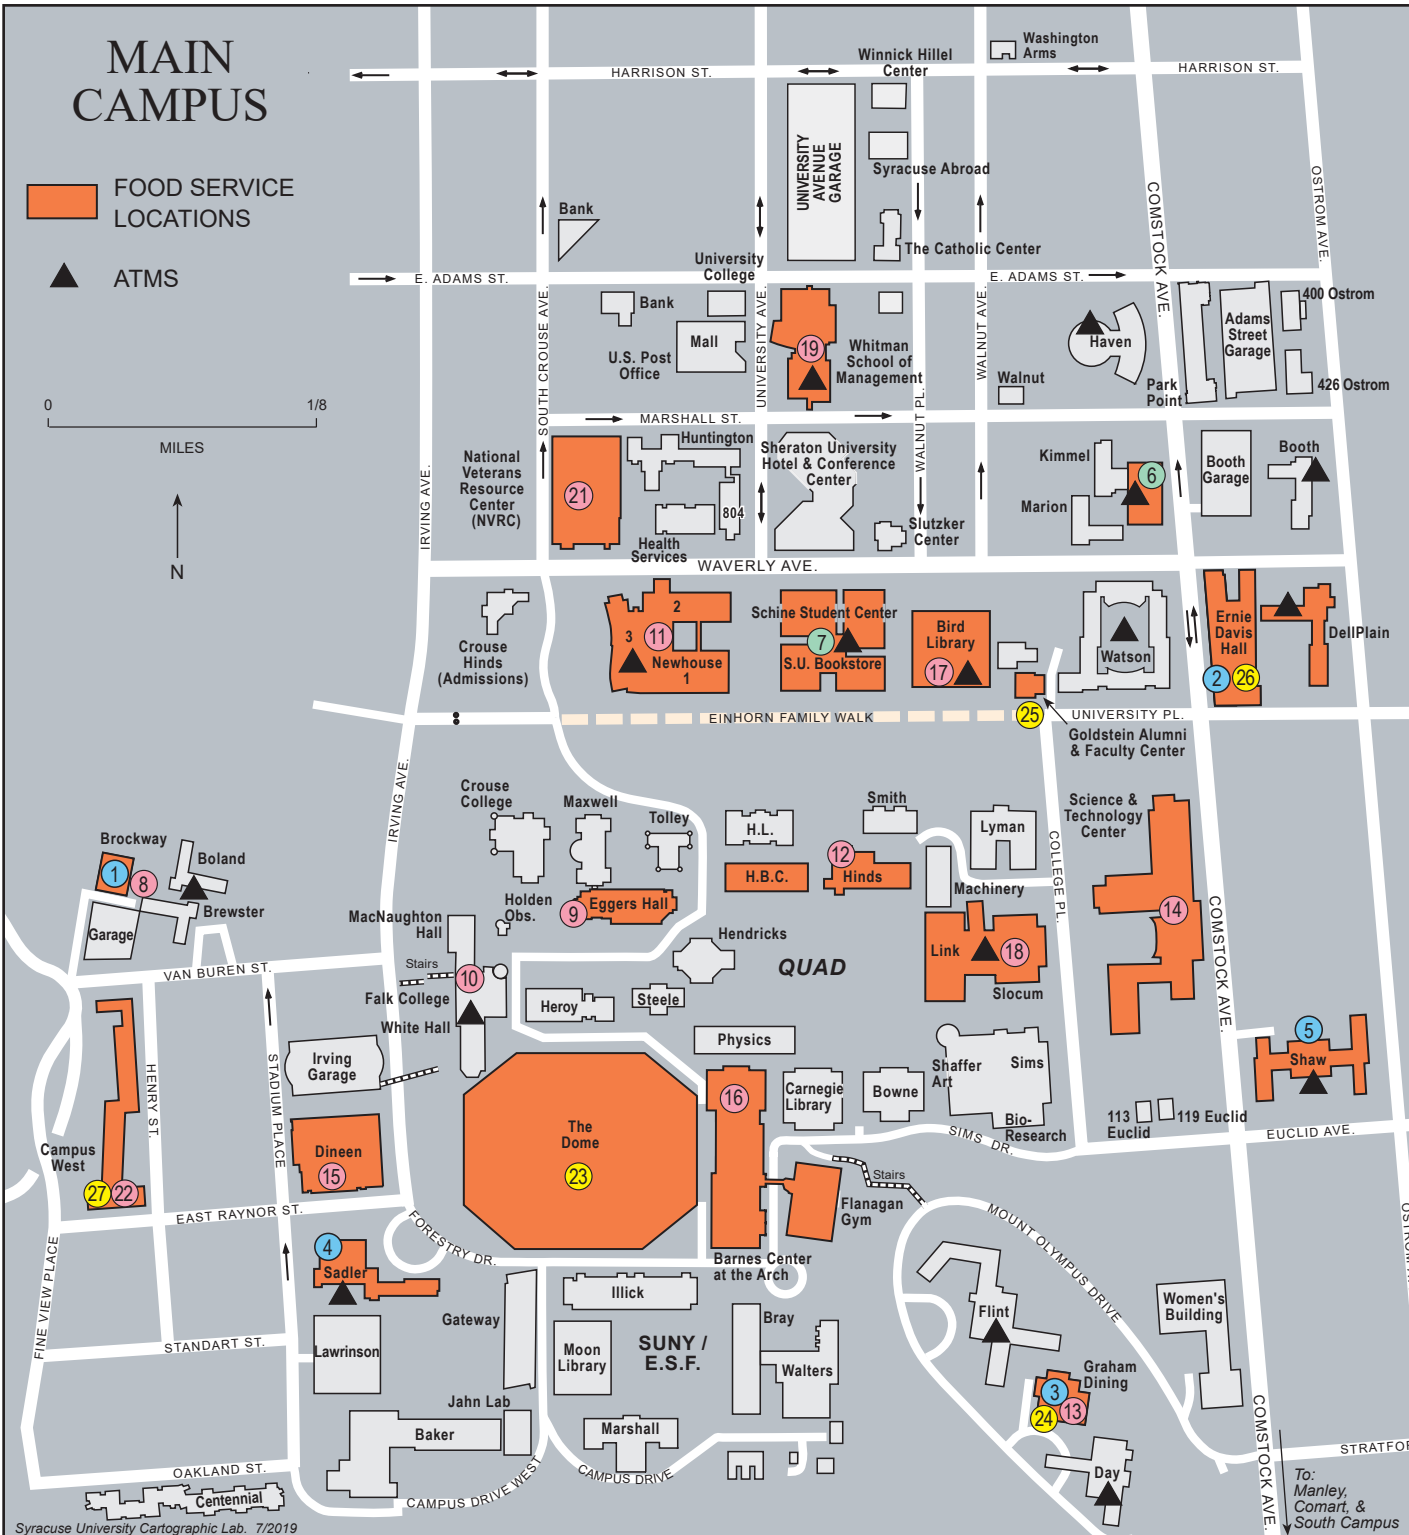

MAIN CAMPUS

 FOOD SERVICE LOCATIONS

 ATMS

0 1/8

MILES

DINING CENTERS

- ① Brockway Dining Center
- ② Ernie Davis Dining Center
- ③ Graham Dining Center
- ④ Sadler Dining Center
- ⑤ Shaw Dining Center

STUDENT CENTERS

- ⑥ Kimmel Food Court
- ⑦ Schine Dining (closed for renovation)

CAMPUS CAFÉS

- ⑧ BBBistro
- ⑨ Eggers Café
- ⑩ Falk Café
- ⑪ food.com
- ⑫ iCafe
- ⑬ Junction Snack Bar
- ⑭ Life Sciences Café
- ⑮ Neporent Café
- ⑯ Otto's Juice Box
- ⑰ Pages
- ⑱ Slocum Café
- ⑲ The Olsten's Café
- ⑳ Warehouse Café
- ㉑ The Canteen
- ㉒ Starbucks

MISCELLANEOUS

- ㉓ The Stadium
- ㉔ Food Works Grocery
- ㉕ Goldstein Alumni & Faculty Center
- ㉖ Food Works II Grocery
- ㉗ West Campus Express