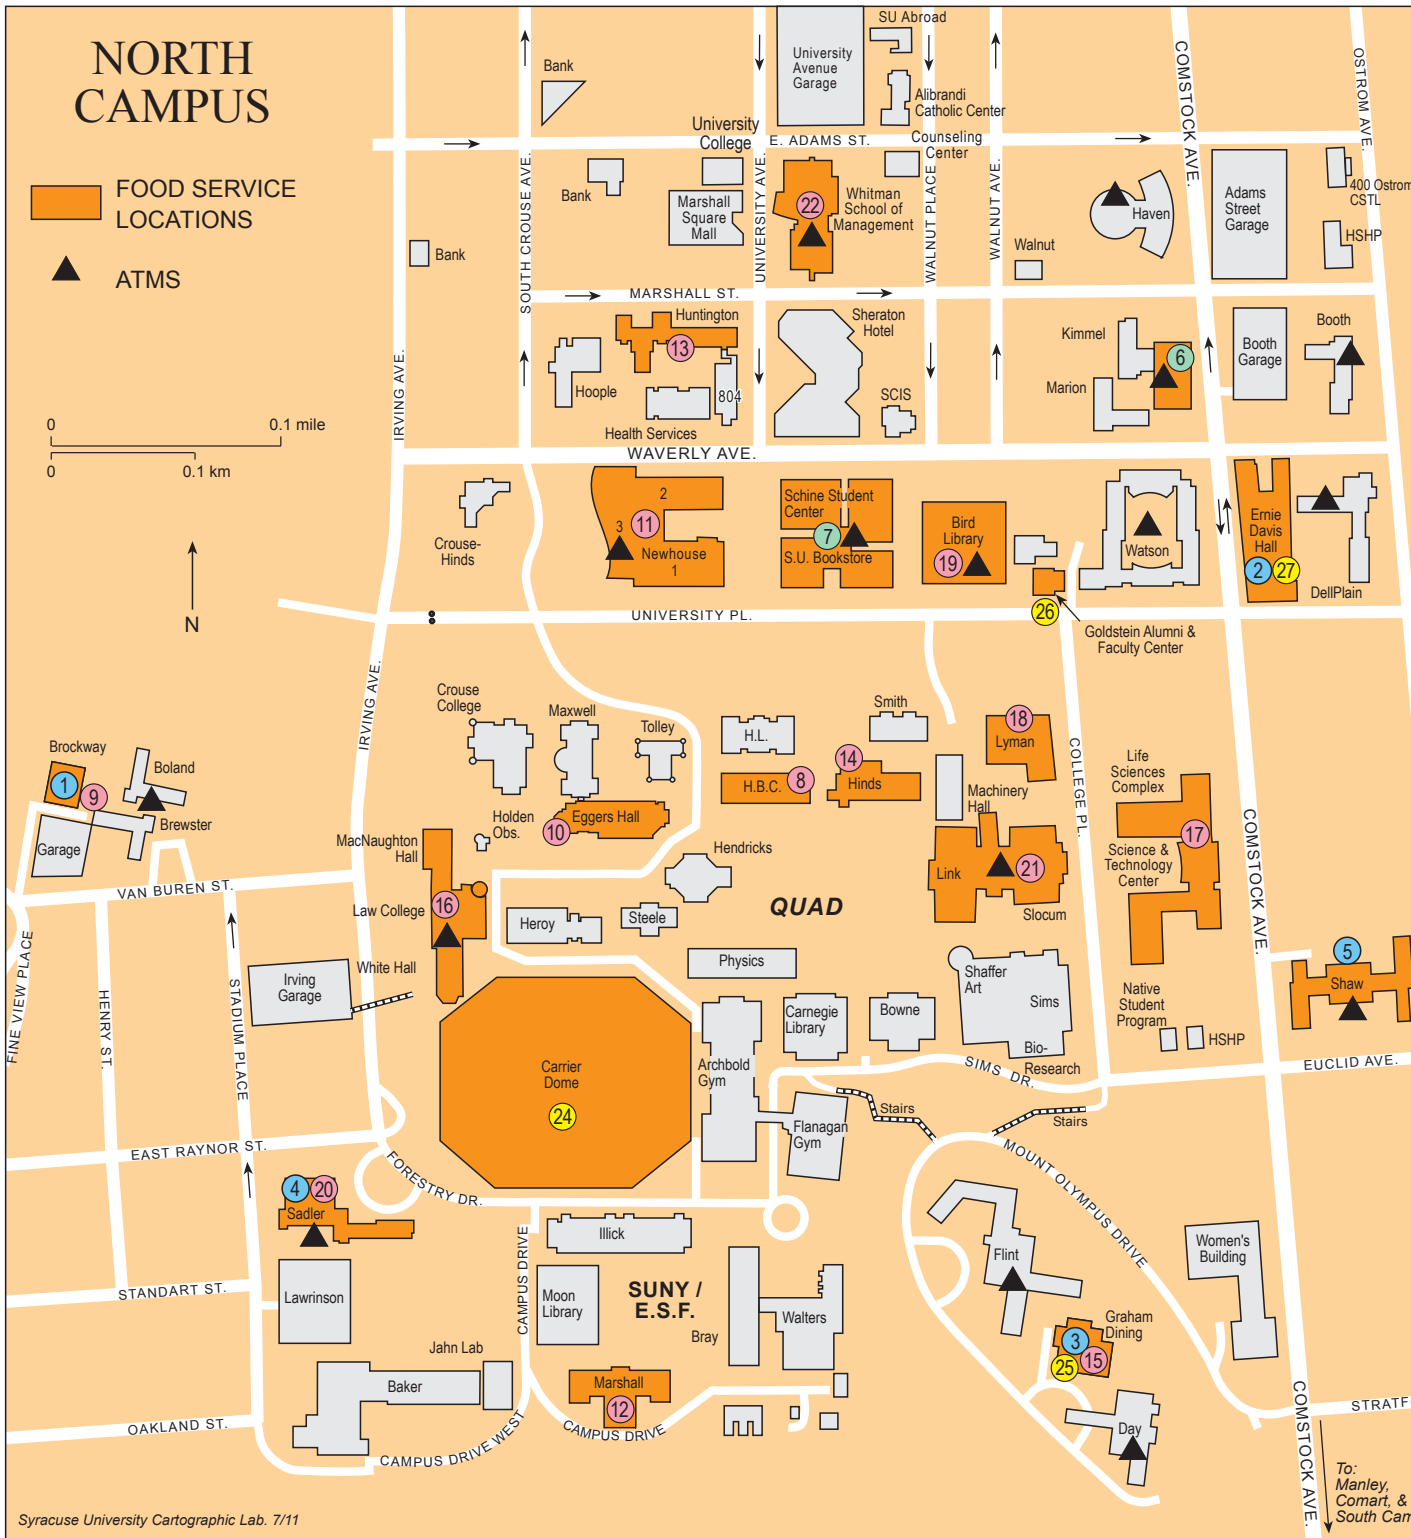

NORTH CAMPUS

 FOOD SERVICE LOCATIONS

 ATMS

DINING CENTERS

-  Brockway Dining Center
-  Ernie Davis Dining Center
-  Graham Dining Center
-  Sadler Dining Center
-  Shaw Dining Center

STUDENT CENTERS

-  Kimmel Food Court
-  Schine Dining

CAMPUS CAFÉS

-  Blinker Deli
-  Brockway Food Court
-  Eggers Café
-  food.com
-  Gallery Snack Bar
-  Huntington Café
-  iCafe
-  Junction Snack Bar
-  Law Snack Bar
-  Life Sciences Café
-  Lyman Coffee Cart
-  Pages
-  Sadler Snack Bar
-  Slocum Café
-  The Olsten's Café
-  Warehouse Café

MISCELLANEOUS

-  Carrier Dome
-  Food Works Grocery
-  Goldstein Alumni & Faculty Center
-  Food Works II Grocery

To:
Manley,
Comart, &
South Campus

SOUTH CAMPUS

HOOKWAY TRACT

- FOOD SERVICE LOCATIONS
- RESIDENCE
- PARKING
- ATMS
- ADMS