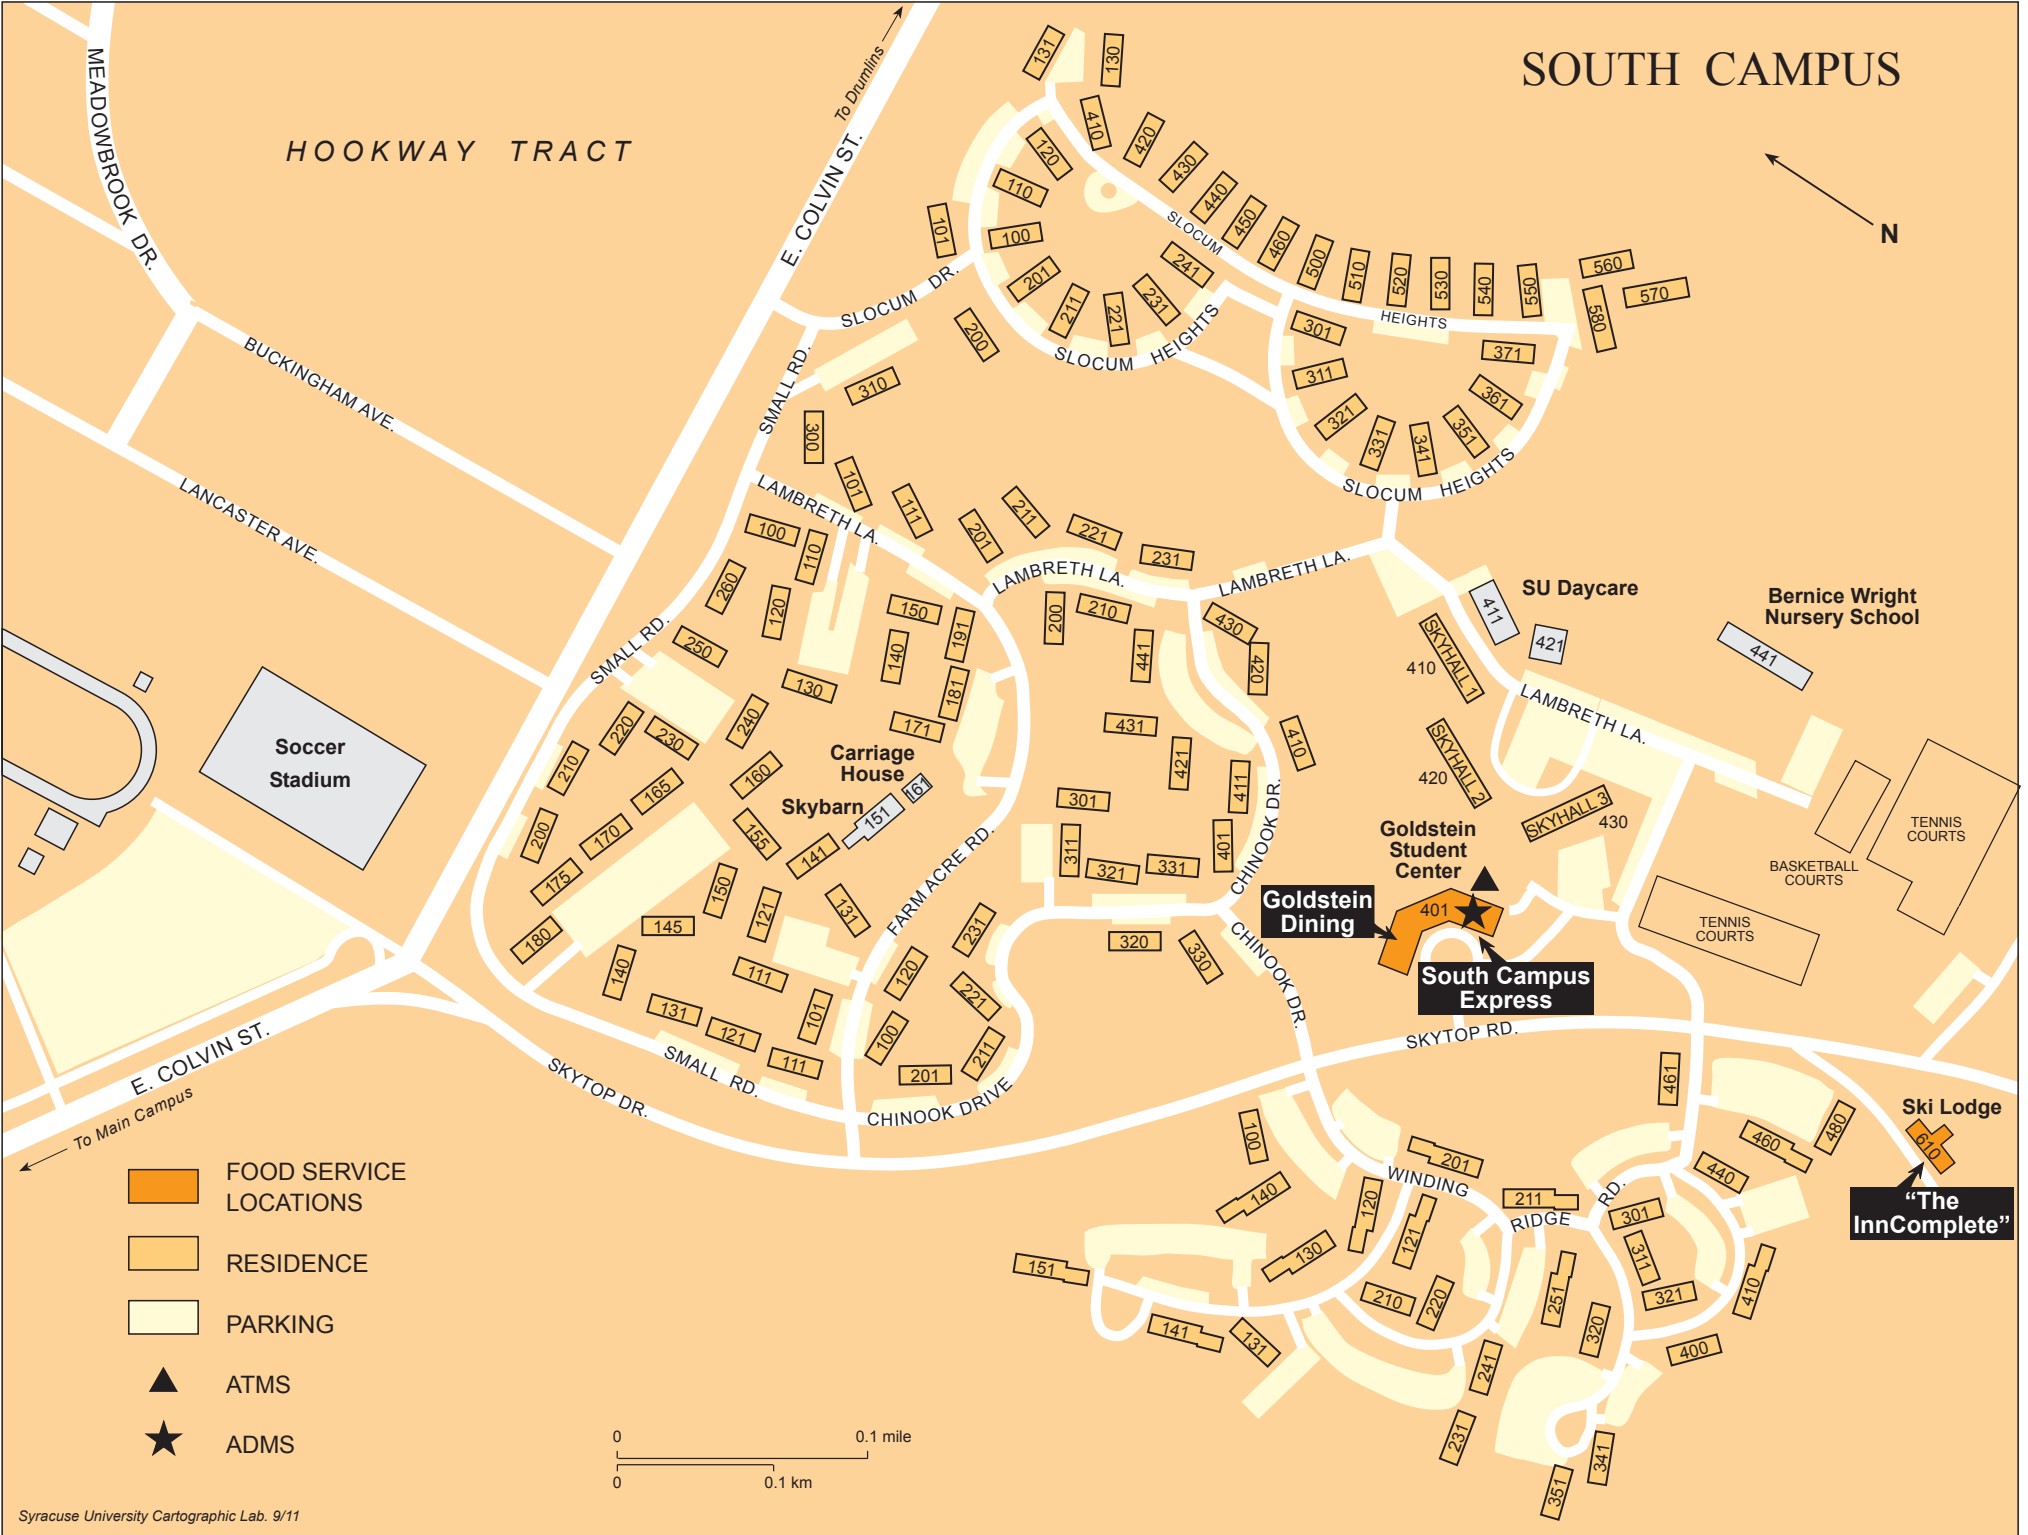

NORTH CAMPUS

 FOOD SERVICE LOCATIONS

 ATMS

DINING CENTERS

-  Brockway Dining Center
-  Ernie Davis Dining Center
-  Graham Dining Center
-  Sadler Dining Center
-  Shaw Dining Center

STUDENT CENTERS

-  Kimmel Food Court
-  Schine Dining

CAMPUS CAFÉS

-  Blinker Deli
-  Brockway Food Court
-  Eggers Café
-  food.com
-  Gallery Snack Bar
-  Huntington Café
-  iCafe
-  Junction Snack Bar
-  Law Snack Bar
-  Life Sciences Café
-  Lyman Coffee Cart
-  Pages
-  Sadler Snack Bar
-  Slocum Café
-  The Olsten's Café
-  Warehouse Café

MISCELLANEOUS

-  Carrier Dome
-  Food Works Grocery
-  Goldstein Alumni & Faculty Center
-  Food Works II Grocery

To:
Manley,
Comart, &
South Campus

SOUTH CAMPUS

HOOKWAY TRACT

- FOOD SERVICE LOCATIONS
- RESIDENCE
- PARKING
- ATMS
- ADMS