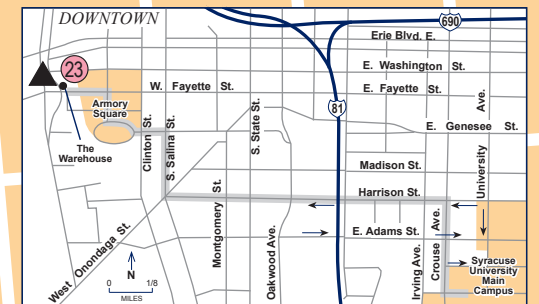

NORTH CAMPUS

 FOOD SERVICE LOCATIONS

 ATMS

DINING CENTERS

-  Brockway Dining Center
-  Ernie Davis Dining Center
-  Graham Dining Center
-  Sadler Dining Center
-  Shaw Dining Center

STUDENT CENTERS

-  Kimmel Food Court
-  Schine Dining

CAMPUS CAFÉS

-  Blinker Deli
-  Brockway Food Court
-  Eggers Café
-  food.com
-  Gallery Snack Bar
-  Huntington Café
-  iCafe
-  Junction Snack Bar
-  Law Snack Bar
-  Life Sciences Café
-  Lyman Coffee Cart
-  Pages
-  Sadler Snack Bar
-  Slocum Café
-  The Olsten's Café
-  Warehouse Café

MISCELLANEOUS

-  Carrier Dome
-  Food Works Grocery
-  Goldstein Alumni & Faculty Center
-  Food Works II Grocery

To:
Manley,
Comart, &
South Campus

SOUTH CAMPUS

HOOKWAY TRACT

- FOOD SERVICE LOCATIONS
- RESIDENCE
- PARKING
- ATMS
- ADMS